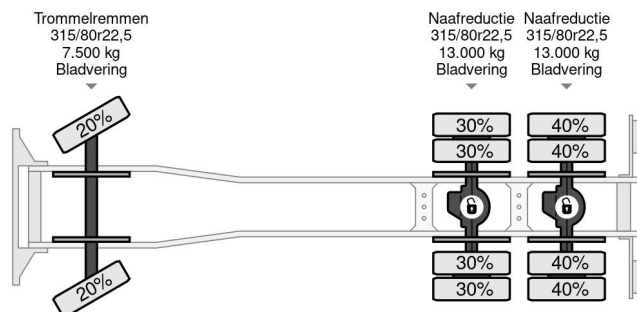

ACCESSORIES

- 16 gears Manual gearbox • 300 Liter Fueltank •
- Controlled slip differential • DRUM BRAKES • Hub reduction • Hydraulic Kit • Luxery driversseat • Power take-off (PTO) • PTO • Radio/CD player • STEEL SUSPENSION • Visor • ZF16 gears manual

DESCRIPTION

NICE & GOOD CONDITION MERCEDES-BENZ 2635K V8 4x2 FULL STEEL 3-WAY MEILLER KIPPER, MANUAL GEARBOX, FULL STEEL SUSPENSION AND REDUCTION AXLES!!
350HP, 8 CILINDER ENGINE (MECHANICAL PUMP AND INJECTORS)!!
ZF16 MANUAL GEARBOX!!
FULL STEEL SUSPENSION!!
REDUCTION AXLES!!
P.T.O.!!
HYDRAULIC KIT!!
SUNVISOR!!
ETC.!!

FULL STEEL HEAVY DUTY 3-WAY MEILLER KIPPERBODY!!
SIZE; LENGTH x WIDE x HIGH Ca.: 4.80 m. x 2.40 m. x 0.90