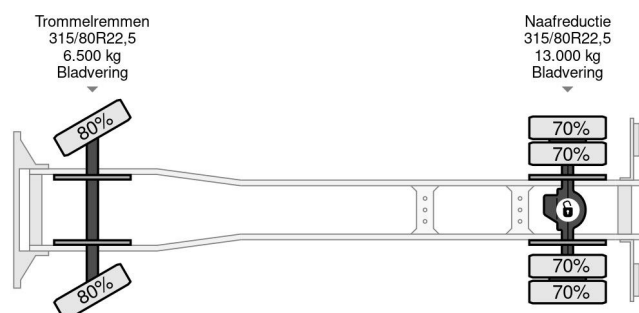

ACCESSORIES

- 16 gears Manual gearbox • 200 Liter Fueltank •
- Controlled slip differential • Coupling • DRUM BRAKES •
- Heated mirrors • Hub reduction • Luxery driversseat •
- Power take-off (PTO) • PTO • Radio/CD player • Speed limiter • STEEL SUSPENSION • Visor • ZF16 gears manual

DESCRIPTION

NICE & GOOD CONDITION MERCEDES-BENZ 1635K V8 4x2 FULL STEEL 3-WAY MEILLER KIPPER, MANUAL GEARBOX, FULL STEEL SUSPENSION AND REDUCTION AXLE!!
350HP, 8 CILINDER ENGINE (MECHANICAL PUMP AND INJECTORS)!!
ZF16 MANUAL GEARBOX!!
FULL STEEL SUSPENSION!!
REDUCTION AXLE!!
P.T.O.!!
HYDRAULIC KIT!!
SUNVISOR!!
ETC.!!

FULL STEEL HEAVY DUTY 3-WAY MEILLER KIPPERBODY!!
SIZE; LENGTH x WIDE x HIGH Ca.: 4.45 m. x 2.40 m. x 0.70