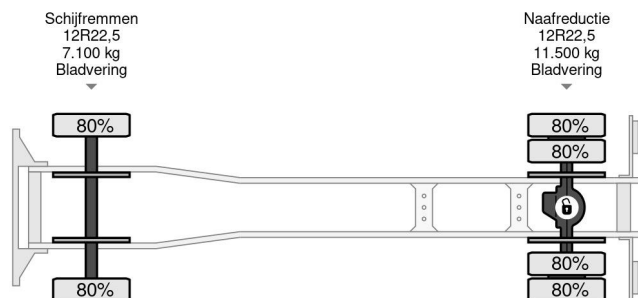

Mercedes-Benz K RHD (ORIGINAL DUTCH TRUCK) WITH GOOD WORKING SCHORLING SWEEPERBODY (MANUAL GEARBOX / FULL STEEL SUSPENSION / REDUCTION AXLE / AIRCONDITIONING)

GENERAL INFORMATION

ID	SN 56761866
Year	2002
Mileage	221.500 km
Construction	Sweeper
Emissionclass	3

TECHNICAL INFORMATION

First registration date	07-08-2002
License plate	BN-DS-10
Fuel	Diesel
Transmission	Manual
Vehicle identification number	WDB9525022K581866
Axle configuration	4x2
Weight	10.900 kg
Load capacity	7.700 kg
Gross weight	18.600 kg
Cylinder count	6
Power kw	205
Power hp	279
Wheelbase	360
Length	652 cm
Width	245 cm

Mercedes-Benz Atego 1828 K RHD (ORIGINAL DUTCH... 4x2

Referentienummer: SN 56761866

DESCRIPTION

GOOD CONDITION MERCEDES-BENZ ATEGO 1828K (RHD) 4x2 SCHORLING SWEEPER TRUCK WITH MANUAL GEARBOX, FULL STEEL SUSPENSION & REDUCTION AXLE! !