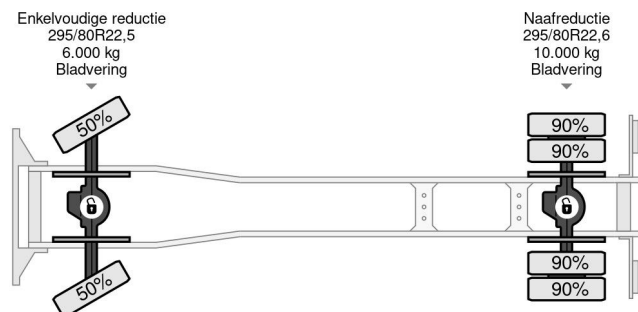

ACCESSORIES

- 5 Gears manual gearbox
- 200 Liter Fuel tank
- All wheel drive
- Controlled slip differential
- DRUM BRAKES
- Hub reduction
- Hydraulic Kit
- Luxury drivers seat
- Power take-off (PTO)
- P.T.O.!!
- Radio/CD player
- Speed limiter
- STEEL SUSPENSION

DESCRIPTION

GOOD WORKING CONDITION MERCEDES-BENZ 1617AK 4x4 FULL STEEL 3-WAY MEILLER KIPPER AND CRANE, MANUAL GEARBOX, FULL STEEL SUSPENSION AND REDUCTION AXLE!!

170HP, 6 CILINDER ENGINE (MECHANICAL PUMP AND INJECTORS)!!

MANUAL GEARBOX!!

FULL STEEL SUSPENSION!!

REDUCTION AXLE!!

P.T.O.!!

HYDRAULIC KIT!!

ETC.!!

HEAVY DUTY 3-WAY MEILLER FULL STEEL KIPPERBODY!!
SIZE; LENGTH x WIDE x HIGH Ca.: 4.10 m. x 2.40 m. x 0.70 m. (Ca. 6m3)!!

MEILLER CRANE BEHIND CABIN!!