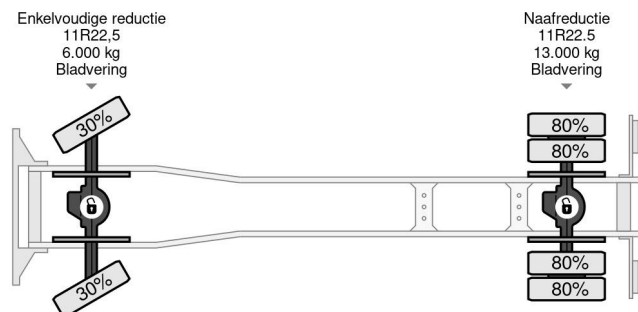

Mercedes-Benz AK 4x4 FULL STEEL 3-WAY MEILLER KIPPER (6 CILINDER / MANUAL GEARBOX / REDUCTION AXLE / HYDRAULIC KIT)

GENERAL INFORMATION

ID	SN 55703771
Year	1978
Mileage	451.000 km
Construction	Tipper
Emissionclass	1

TECHNICAL INFORMATION

First registration date	06-10-1978
Fuel	Diesel
Transmission	Manual
Vehicle identification number	38514314403771
Axle configuration	4x4
Weight	6.820 kg
Load capacity	6.780 kg
Gross weight	16.500 kg
Cylinder count	6
Wheelbase	315

Mercedes-Benz 1617 AK 4x4 FULL STEEL 3-WAY MEILLER ...

Referentienummer: SN 55703771

ACCESSORIES

- 5 Gears manual gearbox
- 200 Liter Fuel tank
- All wheel drive
- Controlled slip differential
- DRUM BRAKES
- Hub reduction
- Hydraulic Kit
- Passenger seat
- Power take-off (PTO)
- P.T.O.!!
- Radio/CD player
- STEEL SUSPENSION

HEAVY DUTY 3-WAY MEILLER FULL STEEL KIPPERBODY!! SIZE; LENGTH x WIDE x HIGH Ca.: 4.05 m. x 2.35 m. x 0.70 m. (Ca. 6m3)!!

TRUCK IS IN GOOD WORKING CONDITION, READY FOR

THE KIPPER JOBS!!

MORE MERCEDES-BENZ 4x2 / 4x4 / 6x4 / 8x4
(CONSTRUCTION) TRUCKS IN STOCK FOR SALE!! (>75
TRUCKS/TRAILERS IN STOCK)!!