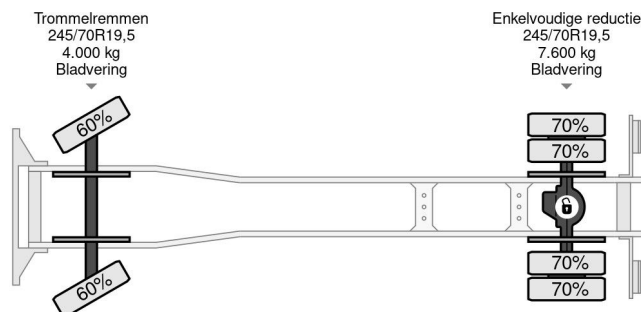

Mercedes-Benz 1117 K (6-CILINDER) KIPPER WITH F... 4x2
Referentienummer: SN 56826116

ACCESSORIES

- 5 Gears manual gearbox
- 200 Liter Fuel tank
- Anti-lock braking system
- Controlled slip differential
- DRUM BRAKES
- Flits lights
- Heated mirrors