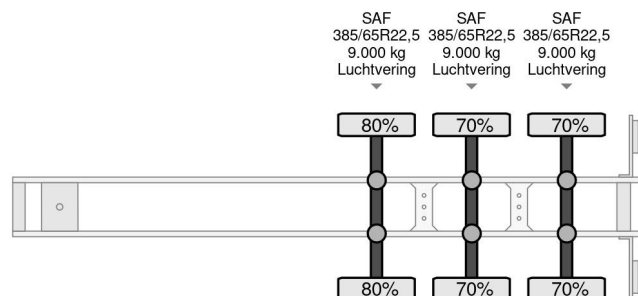

Krone SPD27 3-AXLE CURTAINSIDE WITH SLIDING ROOF (DRUM BRAKES / SAF-AXLES / ABS-BRAKE SYSTEM / XL-CERTIFICATE)

GENERAL INFORMATION

ID	SN 57950155
Year	2006
Construction	Curtain sided

TECHNICAL INFORMATION

First registration date	08-09-2006
Vehicle identification number	WKESDP27061290155
Weight	6.840 kg
Load capacity	32.160 kg
Gross weight	39.000 kg
Wheelbase	903

Krone SPD27 3-AXLE CURTAINSIDE WITH SLIDING ROOF ...

Referentienummer: SN 57950155

ACCESSORIES

- ABS/EBS • Air suspension • Anti-lock braking system • Anti-lock braking system • DRUM BRAKES • Rear doors • Two rear doors

DESCRIPTION

Cargo space outer length: 1362 cm
 Cargo space outer width: 250 cm
 Cargo space outer height: 400 cm