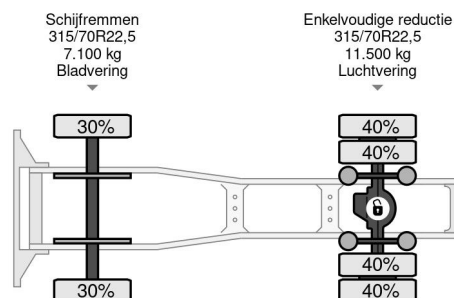

ACCESSORIES

- 2 Beds
- Air conditioning
- Aluminium fuel tank
- Anti-lock braking system
- AS-TRONIC (12 GEARS)
- ASR
- Climate control
- Controlled slip differential
- Cruise control
- Electrically adjustable door mirrors
- Electric windows
- Fridge under bed
- Heated mirrors
- Heated seat
- Luxery driversseat
- Main switch
- Radio/Cd/Audio system
- Roof spoiler
- Sleeper cab
- Speed limiter
- Vehicle heater
- Visor

DESCRIPTION

ORIGINAL DUTCH, PERFECT CONDITION IVECO STRALIS AS440S42T/P HIGH-WAY 4x2 TRACTOR, EURO 6, AS-TRONIC GEARBOX / 2x DIESEL TANK & AIRCONDITIONING!!
420HP, EURO 6!!
AS-TRONIC GEARBOX!!
COMPLETE SPOILERSET ON CABIN!!
710+550 LITER ALUMINIUM TANK!!
AIRCONDITIONING!!
FRIDGE UNTHETHE BED!!
ELECTRICAL MAINSWITCH!!
ETC.!!

ORIGINAL DUTCH TRUCK (APK / DUTCH TUV -> 05-2024!!) IN NICE & CLEAN CONDITION, READY FOR THE JOB!!

TRANSIT REGISTRATION, SHIPMENT, LOADING OR TRANSPORT? NO PROBLEM FOR US, WE ARE AN "ONE