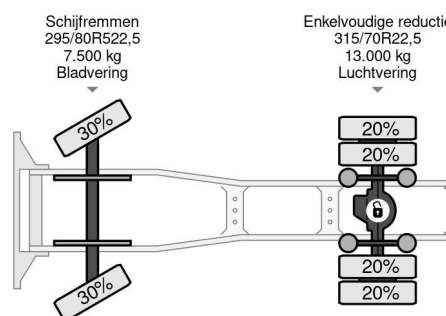

DAF SLEEPERCAB 4x2 TRACTOR UNIT (EURO 4 / ZF16 MANUAL GEARBOX / P.T.O. / AIRCONDITIONING)

GENERAL INFORMATION

ID	SN 56564513
Year	2002
Mileage	737.500 km
Construction	Standard tractor
Emissionclass	4

TECHNICAL INFORMATION

First registration date	04-09-2002
Fuel	Diesel
Transmission	Manual
Vehicle identification number	XL RTE85XC0E584513
Axle configuration	4x2
Weight	7.210 kg
Load capacity	11.790 kg
Gross weight	19.000 kg
Cylinder count	6
Power kw	280
Power hp	381
Wheelbase	360

DAF CF 85.380 SLEEPERCAB 4x2 TRACTOR UNIT (EURO ...

Referentienummer: SN 56564513

ACCESSORIES

- 16 gears Manual gearbox
- 430 Liter Fuel tank
- Air conditioning
- Aluminium fuel tank
- Anti-lock braking system
- Anti-lock braking system
- Controlled slip differential
- Cruise control
- Electrically adjustable door mirrors
- Electric windows
- Flits lights
- Heated mirrors
- Luxery drivers seat
- Power take-off (PTO)
- P.T.O.
- Radio/CD player
- Roof spoiler
- Sleeper cab
- Speed limiter
- Visor
- ZF16 gears manual