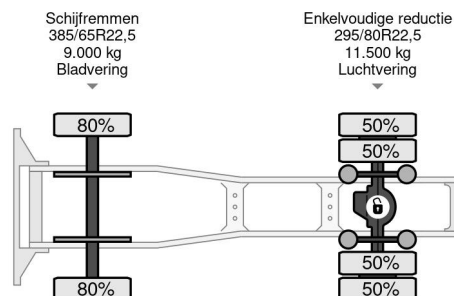

DAF CF 85 360 SPACECAB (ORIGINAL DUTCH TRUC... 4x2
Referentienummer: SN 56595011

DESCRIPTION

ORIGINAL DUTCH, NICE AND CLEAN CONDITION DAF FTCTF85-360 SPACECAB 4x2 TRACTOR UNIT WITH AS-TRONIC GEARBOX / FRONT VIEW CAMERA SYSTEM, ETC.!!

360HP, EURO 5!!
ZF12 AS-TRONIC!!
MX-BRAKE!!
P.T.O. PREPARED!!
RVS TOOLBOX!!
AIRCONDITIONING!!
FRIDGE!!
AIRHORNS ON ROOF!!
SUN VISOR!!
COMBI-LIGHTS!!
FLITS LIGHTS!!