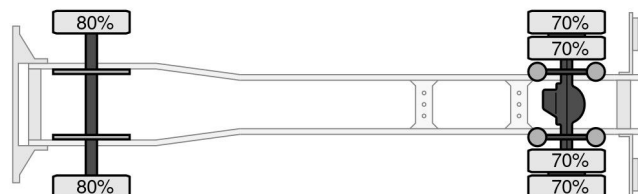

TECHNICAL INFORMATION

First registration date	18-11-2008
License plate	BV-PF-65
Fuel	Diesel
Transmission	Automatic
Vehicle identification number	XLRAE65GC0E840614
Axle configuration	4x2
Weight	9.540 kg
Load capacity	9.460 kg
Gross weight	19.000 kg
Cylinder count	6
Power kw	182
Power hp	247
Wheelbase	540
Length	940 cm
Width	260 cm

DAF CF 65.250 COOLING TRUCK WITH CARRIER D/E... 4x2

Referentienummer: SN 56440614 Z

Schijfremmen
315/70R22,5
7.500 kg
Bladvering

Enkelvoudige reductie
315/70R22,5
11.500 kg
Luchtvering

DESCRIPTION

Cool unit make: Carrier

PARKING DISTANCE CONTROL IN THE BACK!!

SUNVISOR!!

ROOF SPOILER!!

CENTRAL LUBRICATION!!

ETC.!!

ECF EINDHOVEN COOLING BOX: SIZE: LENGTH x WIDE x HIGH: Ca. 7.20 M. x 2.48 M. x 2.45 M. (INSIDE)!!

CARRIER SUPRA DIESEL / ELECTRA COOLER!!