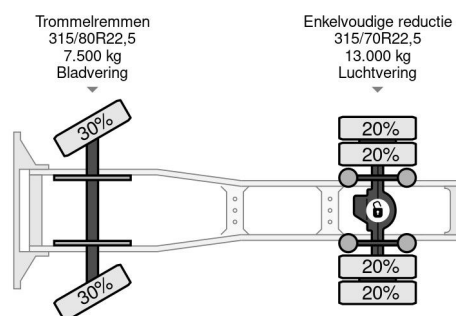

ACCESSORIES

- 2 Beds • 16 gears Manual gearbox • 870 Liter Fuel tank • Air conditioning • Aluminium fuel tank • Anti-lock braking system • Anti-lock braking system • Controlled slip differential • DRUM BRAKES • Electrically adjustable door mirrors • Electric windows • Heated mirrors • Luxery drivers seat • Radio/CD player • Retarder • Roof spoiler • Sleeper cab • Speed limiter • Spotlights • Visor • ZF-intarder • ZF16 gears manual

DESCRIPTION

GOOD CONDITION DAF FT95-430XF SPACECAB 4x2 TRACTOR UNIT (EURO 2) WITH ZF MANUAL GEARBOX, ZF-INTARDER, ROOF SPOILER & AIRCONDITIONING!! 430HP, EURO 2 (MECHANICAL PUMP AND INJECTORS)!! ZF16 MANUAL GEARBOX!! ZF-INTARDER!! 870 LITER DIESEL TANK!! AIRCONDITIONING!! ROOF SPOILER ON CABIN!! ETC!!

TRUCK IS IN GOOD DRIVING CONDITION, READY FOR THE HEAVY JOBS !!

MORE DAF CF/XF 4x2 / 6x2 / 6x4 / 8x4 (EURO 2/3/4/5/6) IN STOCK FOR SALE!! (<85 TRUCKS/TRAILERS IN STOCK)!!

SHIPMENT, STACKING, LOADING, TRANSIT REGISTRATION OR TRANSPORT?