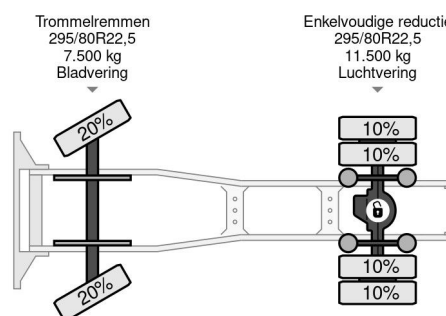

ACCESSORIES

- 16 gears Manual gearbox
- 600 Liter Fuel tank
- Anti-lock braking system
- Controlled slip differential
- Cruise control
- DRUM BRAKES
- Flits lights
- Heated mirrors
- Luxery drivers seat
- Radio/CD player
- Sleeper cab
- Speed limiter
- Visor
- ZF16 gears manual

DESCRIPTION

GOOD CONDITION DAF FT95-360 ATI SPACECAB 4x2 TRACTOR UNIT (EURO 2) WITH ZF16 MANUAL GEARBOX (FORMER DUTCH REGISTRATION (BF-JT-56))!! 360HP, EURO 2 (MECHANICAL PUMP AND INJECTORS)!! ZF16 MANUAL GEARBOX!! 600 LITER DIESEL TANK!! ETC!!

PERFECT COLLECTORS ITEM, TRUCK IS IN GOOD DRIVING CONDITION, READY FOR THE JOB !!

MORE DAF CF/XF 4x2 / 6x2 / 6x4 / 8x4 (EURO 2/3/4/5/6) IN STOCK FOR SALE!! (>85 TRUCKS/TRAILERS IN STOCK)!!

SHIPMENT, STACKING, LOADING, TRANSIT REGISTRATION OR TRANSPORT?

NO PROBLEM FOR US; WE ARE AN "ONE STOP SHOP" COMPANY!!