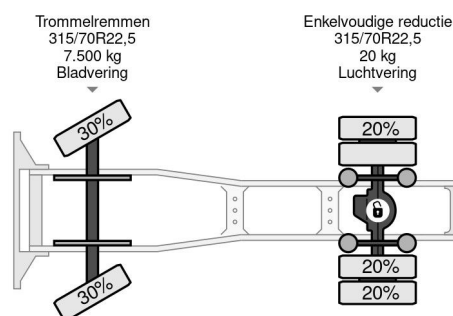

DAF ATI SLEEPERCAB (EURO 2 / ZF16 MANUAL GEARBOX / ZF-INTARDER)

GENERAL INFORMATION

ID	SN 56920372 Z
Year	1997
Mileage	923.500 km
Construction	Standard tractor
Emissionclass	2

TECHNICAL INFORMATION

First registration date	26-03-1997
Fuel	Diesel
Transmission	Manual
Vehicle identification number	XL RTE85WC0E450372
Axle configuration	4x2
Weight	7.500 kg
Load capacity	11.500 kg
Gross weight	19.000 kg
Cylinder count	6
Power kw	295
Power hp	401
Wheelbase	380

DAF 85.400 ATI SLEEPERCAB (EURO 2 / ZF16 MANU... 4x2

Referentienummer: SN 56920372 Z

ACCESSORIES

- 16 gears Manual gearbox
- 430 Liter Fuel tank
- Anti-lock braking system
- Heated mirrors
- Main switch
- Radio/CD player
- Roof spoiler
- Sleeper cab
- Speed limiter
- ZF-intarder
- ZF16 gears manual