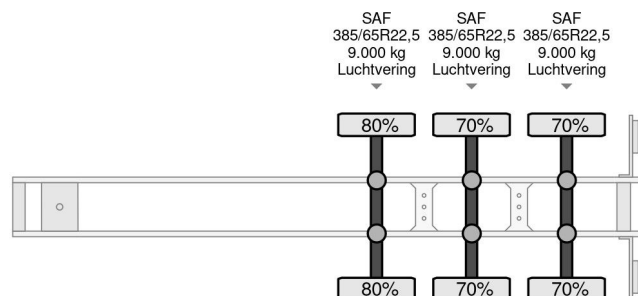

Krone SPD27 3-AXLE CURTAINSIDE WITH SLIDING ROOF (DRUM BRAKES / SAF-AXLES / ABS-BRAKE SYSTEM / XL- CERTIFICATE)

INFORMATIONS GÉNÉRALES

ID	SN 57950155
Année de construction	2006
Chassis	Bâché à rideaux latéraux

INFORMATIONS TECHNIQUES

Date première immatriculation	08-09-2006
Numéro d'identification véhicule	WKESDP27061290155
Poids à vide	6.840 kg
Poids de la charge	32.160 kg
Poids maximum	39.000 kg
Empattement	903

Krone SPD27 3-AXLE CURTAINSIDE WITH SLIDING ROOF ...

Referentienummer: SN 57950155

ACCESSOIRES

- ABS
- Deux portes arrière
- Portes arrière
- Suspension pneumatique
- Système anti-blocage

DESCRIPTION

HEAVY DUTY KRONE SDP27 3-AXLE 13.60 METER CURTAINSIDE TRAILER WITH SLIDING ROOF, BACK DOORS, SAF-AXLES & DRUM BRAKES!!

SAF AXLES!!
DRUM BRAKES!!
ABS-BRAKE SYSTEM!!

SIZE: LENGTH x WIDE 13.62 x 2.50 x 2.65 M.!!
SLIDING ROOF!!
BACK DOORS!!

MORE TRAILERS (ALL KIND OF) IN STOCK FOR SALE (> 75 TRUCKS/TRAILERS IN STOCK!!)

SHIPMENT, TRANSIT REGISTRATION, LOADING, STACKING OR TRANSPORT?, NO PROBLEM FOR US BECAUSE WE ARE AN "ONE STOP SHOP" COMPANY!!